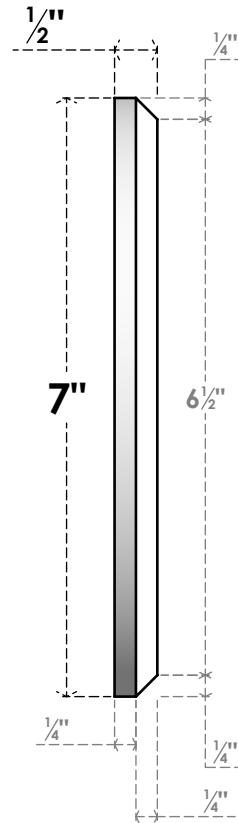

ROSP070X070X050GRY07

7"W X 7"H X 1/2"P STANDARD GRAYSON STAR ROSETTE WITH BEVELED EDGE, ARCHITECTURAL GRADE PVC

FRONT

SIDE

EKENA MILLWORK
2300 WEST MAIN ST.
CLARKSVILLE, TX 75426
TOLL FREE: 866-607-0453
WWW.EKENAMILLWORK.COM

NOTES

1. INSTALLATION TO BE COMPLETED IN ACCORDANCE WITH MANUFACTURER'S SPECIFICATIONS.
2. DRAWING MAY NOT BE TO SCALE
3. THIS DRAWING IS INTENDED FOR DESIGN AND PLANNING PURPOSES ONLY.
4. ALL INFORMATION CONTAINED HEREIN WAS CURRENT AT THE TIME OF DEVELOPMENT BUT MUST BE REVIEWED AND APPROVED BY THE PRODUCT MANUFACTURER TO BE CONSIDERED ACCURATE.
5. ARCHITECTURAL GRADE PVC PRODUCTS ARE MADE FROM EXPANDED CELLULAR PVC AND COME NATURALLY WHITE BUT MAY BE PAINTED