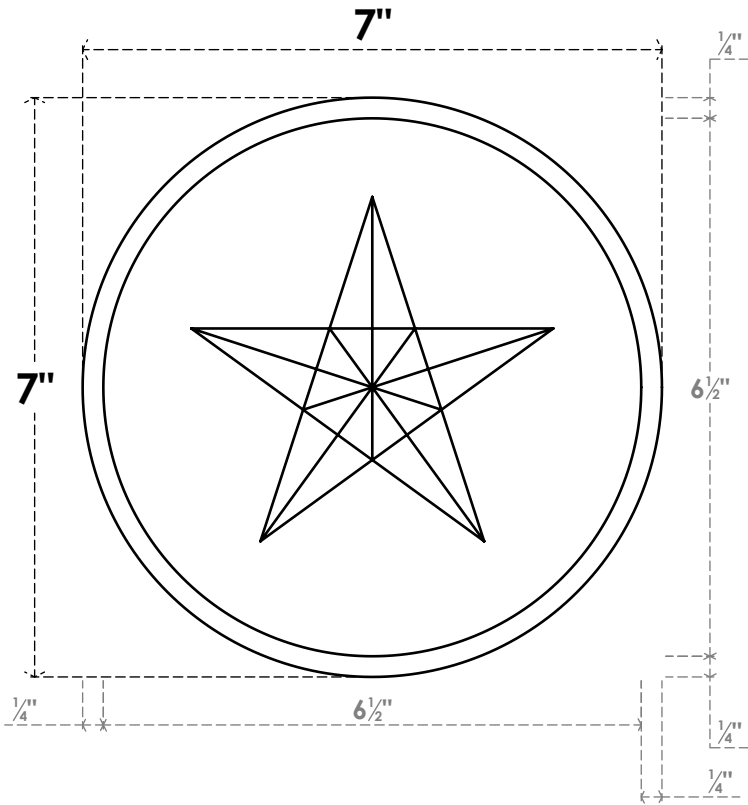

ROSP070X070X050GRY07

7"W X 7"H X 1/2"P STANDARD GRAYSON STAR ROSETTE WITH BEVELED EDGE, ARCHITECTURAL GRADE PVC

FRONT

SIDE

EKENA MILLWORK
2300 WEST MAIN ST.
CLARKSVILLE, TX 75426
TOLL FREE: 866-607-0453
WWW.EKENAMILLWORK.COM